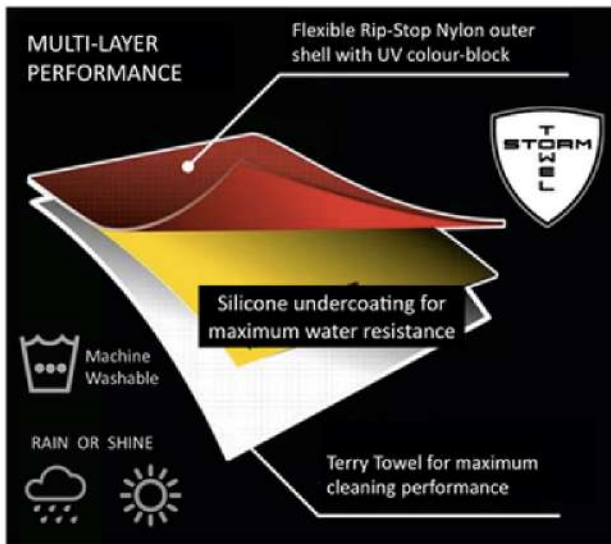

STORM TOWEL is built tough to perform under all playing conditions. Use the plush 100% cotton terry towel inner side to wipe grooves clean after you flush your approach into a tucked pin. When the skies threaten, just flop STORM TOWEL over the top of your bag for instant water protection for your clubs, shielded by its waterproof exterior. No snaps or zippers to fuss with, and fully machine-washable. Simple and easy.

All Weather
Customizable
Headcovers

All Weather Customizable Headcovers

Multi-layer STORM TOWEL HEADCOVERS are built tough for the realities of golf. Its water-resistant Rip-stop nylon shell has a water-blocking silicone under-layer, made to hit the ground as you make the trek back to the tee deck on dew-laden mornings. Meanwhile, the cotton terry towel inner side cloaks your most expensive clubs in softness. Triple-stitched with UV-protected thread, STORM COVER head covers are designed to withstand all the on-off cycles of a grinding round, regardless of the challenges the day may bring forth. Plus, they're fully machine washable...so no need to fear the ground!